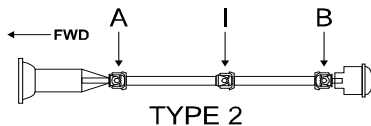

patron

ORIGINAL QUALITY

UNIVERSAL JOINT

2014/2015

					Type	Location
BMW						
All		87-03	15x39/40	PUJ125/PUJ122		
3 series	All (E30/E36/E46)	85-	24x62.50	PUJ167	1	A; B
		85-	24x63.31	PUJ041	1	A; B
5 series	All (E28/E34/E39)	80-03	24x62.50	PUJ167	1	A; B
		80-03	24x63.31	PUJ041	1	A; B
7 series	All (E23/E32)	77-94	24x62.50	PUJ167	1	A; B
		77-94	24x63.31	PUJ041	1	A; B
CHEVROLET						
Aveo	All (T200/T250)	03-08	16x39/40	PUJ003/PUJ126		
Blazer	All (K5)	92-01	30.15x92.03	PUJ220	4	D; C
Captiva	2.2, 2.4, 3.0 (C100)	07-	24.06x74.4	PUJ728/4	2	A; I
Suburban	All (GMT400/GMT800/GMT900)	91-	30.15x92.03	PUJ220	4	D; C
Tahoe	All (GMT410/GMT840/GMT900)	91-	30.15x92.03	PUJ220	4	D; C
CITROËN						
Berlingo	All (MF/M_)	96-	15/16x40	PUJ15/16		
BX	All (XB-)	82-94	15/16x40	PUJ15/16		
Xantia	All (X1/X2)	93-03	15/16x40	PUJ15/16		
Xsara	All (N0/N2)	97-	15/16x40	PUJ15/16		
XM	All (Y3/Y4)	89-00	15/16x40	PUJ15/16		
FIAT						
Ducato	All	82-	15x39/40	PUJ125/PUJ122		
FORD						
Explorer	All (U152/U251)	02-10	27x92	PUJ099	4	A; B
Fiesta	All (CX/DX/CB1)	76-	15x39/40	PUJ125/PUJ122		
Ka	All (RB_)	96-	16x39/40	PUJ003/PUJ126		
Maverik	All (ML/NL/TM1/TM3)	93-	27x81.71	PUJ225	4	A; B; C; D
Ranger	All (ET/EQ)	02-09	27x82	PUJ225	4	A; B
	All (ET/ES)	06-	26.50x48	PUJ960	4	D; C
Scorpio	All (GGE/GNR/GGR/GFR)	88-98	22x67	PUJ176	2	A; I
Sierra	All (CD/DD)	82-93	15x39/40	PUJ125/PUJ122		
	All (2WD) (CD/DD)	82-93	22x67	PUJ176	2	A; I
	All (4WD) (CD/DD)	82-93	27x70.15	PUJ907	2	I
		82-93	22x67	PUJ176	2	A
Transit	All	85-	15x39/40	PUJ125/PUJ122		
		-90	31x45.10	PUJ174	2	A; I; B
		-90	26.97x74.61	PUJ110	2	A; I; B
		91-	27x81.71	PUJ225	2	A; I; B
		91-	27x70.15	PUJ907	2	A; I; B
		00-	30.15x92.03	PUJ220	2	A; I; B
GREAT WALL						
Hover H3	All	09-	29x78	PUJ418	4	D; C
		09-	27x81.71	PUJ225	4	A; B
Hover H5	All	10-	29x78	PUJ418	4	D; C
		10-	27x81.71	PUJ225	4	A; B
Safe	All	06-	28.5x82	PUJ415	4	D; C
		06-	28x81	PUJ412	4	A; B
Deer	All	00-	30x90	PUJ419	4	D; C
		00-	28x81	PUJ412	4	A; B
HONDA						
Accord	All (CF3/CF4/CF5/CL1/CL3/CL/CM/CN)	98-08	16x39/40	PUJ003/PUJ126		
Civic	All (EU/EP/ES)	01-06	16x39/40	PUJ003/PUJ126		
	All (ES1/ES2/ES3)	00-06	16x39/40	PUJ003/PUJ126		
CR-V	2.0 (RD1/RD2)	97-01	20.6x52.8	PUJ988	2	A; B
	All (4WD) (RE3/RE4)	07-12	20.6x52.8	PUJ988	2	A; B
	All (4WD) (RD4/RD5/RD6/RD7/RD9)	01-06	16x39/40	PUJ003/PUJ126		
Element	2.4, 2.4 (4WD) (YH2)	03-05	16x39/40	PUJ003/PUJ126		
HR-V	1.6 (4WD) (GH1/GH2/GH3/GH4)	98-05	16x39/40	PUJ003/PUJ126		
Insight	1.0 (ZE1/ZE2/ZE3)	99-06	16x39/40	PUJ003/PUJ126		