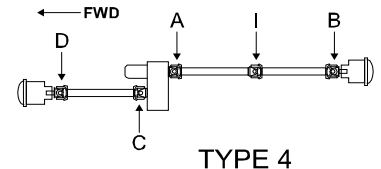

patron

ORIGINAL QUALITY

UNIVERSAL JOINT

2014/2015

					Type	Location
BMW						
All		87-03	15x39/40	PUJ125/PUJ122		
3 series	All (E30/E36/E46)	85-	24x62.50	PUJ167	1	A; B
		85-	24x63.31	PUJ041	1	A; B
5 series	All (E28/E34/E39)	80-03	24x62.50	PUJ167	1	A; B
		80-03	24x63.31	PUJ041	1	A; B
7 series	All (E23/E32)	77-94	24x62.50	PUJ167	1	A; B
		77-94	24x63.31	PUJ041	1	A; B
CHEVROLET						
Aveo	All (T200/T250)	03-08	16x39/40	PUJ003/PUJ126		
Blazer	All (K5)	92-01	30.15x92.03	PUJ220	4	D; C
Captiva	2.2, 2.4, 3.0 (C100)	07-	24.06x74.4	PUJ728/4	2	A; I
Suburban	All (GMT400/GMT800/GMT900)	91-	30.15x92.03	PUJ220	4	D; C
Tahoe	All (GMT410/GMT840/GMT900)	91-	30.15x92.03	PUJ220	4	D; C
CITROËN						
Berlingo	All (MF/M_)	96-	15/16x40	PUJ15/16		
BX	All (XB-)	82-94	15/16x40	PUJ15/16		
Xantia	All (X1/X2)	93-03	15/16x40	PUJ15/16		
Xsara	All (N0/N2)	97-	15/16x40	PUJ15/16		
XM	All (Y3/Y4)	89-00	15/16x40	PUJ15/16		
FIAT						
Ducato	All	82-	15x39/40	PUJ125/PUJ122		
FORD						
Explorer	All (U152/U251)	02-10	27x92	PUJ099	4	A; B
Fiesta	All (CX/DX/CB1)	76-	15x39/40	PUJ125/PUJ122		
Ka	All (RB_)	96-	16x39/40	PUJ003/PUJ126		
Maverik	All (ML/NL/TM1/TM3)	93-	27x81.71	PUJ225	4	A; B; C; D
Ranger	All (ET/EQ)	02-09	27x82	PUJ225	4	A; B
	All (ET/ES)	06-	26.50x48	PUJ960	4	D; C
Scorpio	All (GGE/GNR/GGR/GFR)	88-98	22x67	PUJ176	2	A; I
Sierra	All (CD/DD)	82-93	15x39/40	PUJ125/PUJ122		
	All (2WD) (CD/DD)	82-93	22x67	PUJ176	2	A; I
	All (4WD) (CD/DD)	82-93	27x70.15	PUJ907	2	I
		82-93	22x67	PUJ176	2	A
Transit	All	85-	15x39/40	PUJ125/PUJ122		
		-90	31x45.10	PUJ174	2	A; I; B
		-90	26.97x74.61	PUJ110	2	A; I; B
		91-	27x81.71	PUJ225	2	A; I; B
		91-	27x70.15	PUJ907	2	A; I; B
		00-	30.15x92.03	PUJ220	2	A; I; B
GREAT WALL						
Hover H3	All	09-	29x78	PUJ418	4	D; C
		09-	27x81.71	PUJ225	4	A; B
Hover H5	All	10-	29x78	PUJ418	4	D; C
		10-	27x81.71	PUJ225	4	A; B
Safe	All	06-	28.5x82	PUJ415	4	D; C
		06-	28x81	PUJ412	4	A; B
Deer	All	00-	30x90	PUJ419	4	D; C
		00-	28x81	PUJ412	4	A; B
HONDA						
Accord	All (CF3/CF4/CF5/CL1/CL3/CL/CM/CN)	98-08	16x39/40	PUJ003/PUJ126		
Civic	All (EU/EP/ES)	01-06	16x39/40	PUJ003/PUJ126		
	All (ES1/ES2/ES3)	00-06	16x39/40	PUJ003/PUJ126		
CR-V	2.0 (RD1/RD2)	97-01	20.6x52.8	PUJ988	2	A; B
	All (4WD) (RE3/RE4)	07-12	20.6x52.8	PUJ988	2	A; B
	All (4WD) (RD4/RD5/RD6/RD7/RD9)	01-06	16x39/40	PUJ003/PUJ126		
Element	2.4, 2.4 (4WD) (YH2)	03-05	16x39/40	PUJ003/PUJ126		
HR-V	1.6 (4WD) (GH1/GH2/GH3/GH4)	98-05	16x39/40	PUJ003/PUJ126		
Insight	1.0 (ZE1/ZE2/ZE3)	99-06	16x39/40	PUJ003/PUJ126		