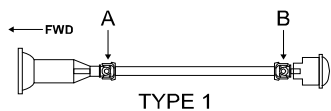

patron

ORIGINAL QUALITY

UNIVERSAL JOINT

2014/2015

					Type	Location
BMW						
All		87-03	15x39/40	PUJ125/PUJ122		
3 series	All (E30/E36/E46)	85-	24x62.50	PUJ167	1	A; B
		85-	24x63.31	PUJ041	1	A; B
5 series	All (E28/E34/E39)	80-03	24x62.50	PUJ167	1	A; B
		80-03	24x63.31	PUJ041	1	A; B
7 series	All (E23/E32)	77-94	24x62.50	PUJ167	1	A; B
		77-94	24x63.31	PUJ041	1	A; B
CHEVROLET						
Aveo	All (T200/T250)	03-08	16x39/40	PUJ003/PUJ126		
Blazer	All (K5)	92-01	30.15x92.03	PUJ220	4	D; C
Captiva	2.2, 2.4, 3.0 (C100)	07-	24.06x74.4	PUJ728/4	2	A; I
Suburban	All (GMT400/GMT800/GMT900)	91-	30.15x92.03	PUJ220	4	D; C
Tahoe	All (GMT410/GMT840/GMT900)	91-	30.15x92.03	PUJ220	4	D; C
CITROËN						
Berlingo	All (MF/M_)	96-	15/16x40	PUJ15/16		
BX	All (XB-)	82-94	15/16x40	PUJ15/16		
Xantia	All (X1/X2)	93-03	15/16x40	PUJ15/16		
Xsara	All (N0/N2)	97-	15/16x40	PUJ15/16		
XM	All (Y3/Y4)	89-00	15/16x40	PUJ15/16		
FIAT						
Ducato	All	82-	15x39/40	PUJ125/PUJ122		
FORD						
Explorer	All (U152/U251)	02-10	27x92	PUJ099	4	A; B
Fiesta	All (CX/DX/CB1)	76-	15x39/40	PUJ125/PUJ122		
Ka	All (RB_)	96-	16x39/40	PUJ003/PUJ126		
Maverik	All (ML/NL/TM1/TM3)	93-	27x81.71	PUJ225	4	A; B; C; D
Ranger	All (ET/EQ)	02-09	27x82	PUJ225	4	A; B
	All (ET/ES)	06-	26.50x48	PUJ960	4	D; C
Scorpio	All (GGE/GNR/GGR/GFR)	88-98	22x67	PUJ176	2	A; I
Sierra	All (CD/DD)	82-93	15x39/40	PUJ125/PUJ122		
	All (2WD) (CD/DD)	82-93	22x67	PUJ176	2	A; I
	All (4WD) (CD/DD)	82-93	27x70.15	PUJ907	2	I
		82-93	22x67	PUJ176	2	A
Transit	All	85-	15x39/40	PUJ125/PUJ122		
		-90	31x45.10	PUJ174	2	A; I; B
		-90	26.97x74.61	PUJ110	2	A; I; B
		91-	27x81.71	PUJ225	2	A; I; B
		91-	27x70.15	PUJ907	2	A; I; B
		00-	30.15x92.03	PUJ220	2	A; I; B
GREAT WALL						
Hover H3	All	09-	29x78	PUJ418	4	D; C
		09-	27x81.71	PUJ225	4	A; B
Hover H5	All	10-	29x78	PUJ418	4	D; C
		10-	27x81.71	PUJ225	4	A; B
Safe	All	06-	28.5x82	PUJ415	4	D; C
		06-	28x81	PUJ412	4	A; B
Deer	All	00-	30x90	PUJ419	4	D; C
		00-	28x81	PUJ412	4	A; B
HONDA						
Accord	All (CF3/CF4/CF5/CL1/CL3/CL/CM/CN)	98-08	16x39/40	PUJ003/PUJ126		
Civic	All (EU/EP/ES)	01-06	16x39/40	PUJ003/PUJ126		
	All (ES1/ES2/ES3)	00-06	16x39/40	PUJ003/PUJ126		
CR-V	2.0 (RD1/RD2)	97-01	20.6x52.8	PUJ988	2	A; B
	All (4WD) (RE3/RE4)	07-12	20.6x52.8	PUJ988	2	A; B
	All (4WD) (RD4/RD5/RD6/RD7/RD9)	01-06	16x39/40	PUJ003/PUJ126		
Element	2.4, 2.4 (4WD) (YH2)	03-05	16x39/40	PUJ003/PUJ126		
HR-V	1.6 (4WD) (GH1/GH2/GH3/GH4)	98-05	16x39/40	PUJ003/PUJ126		
Insight	1.0 (ZE1/ZE2/ZE3)	99-06	16x39/40	PUJ003/PUJ126		